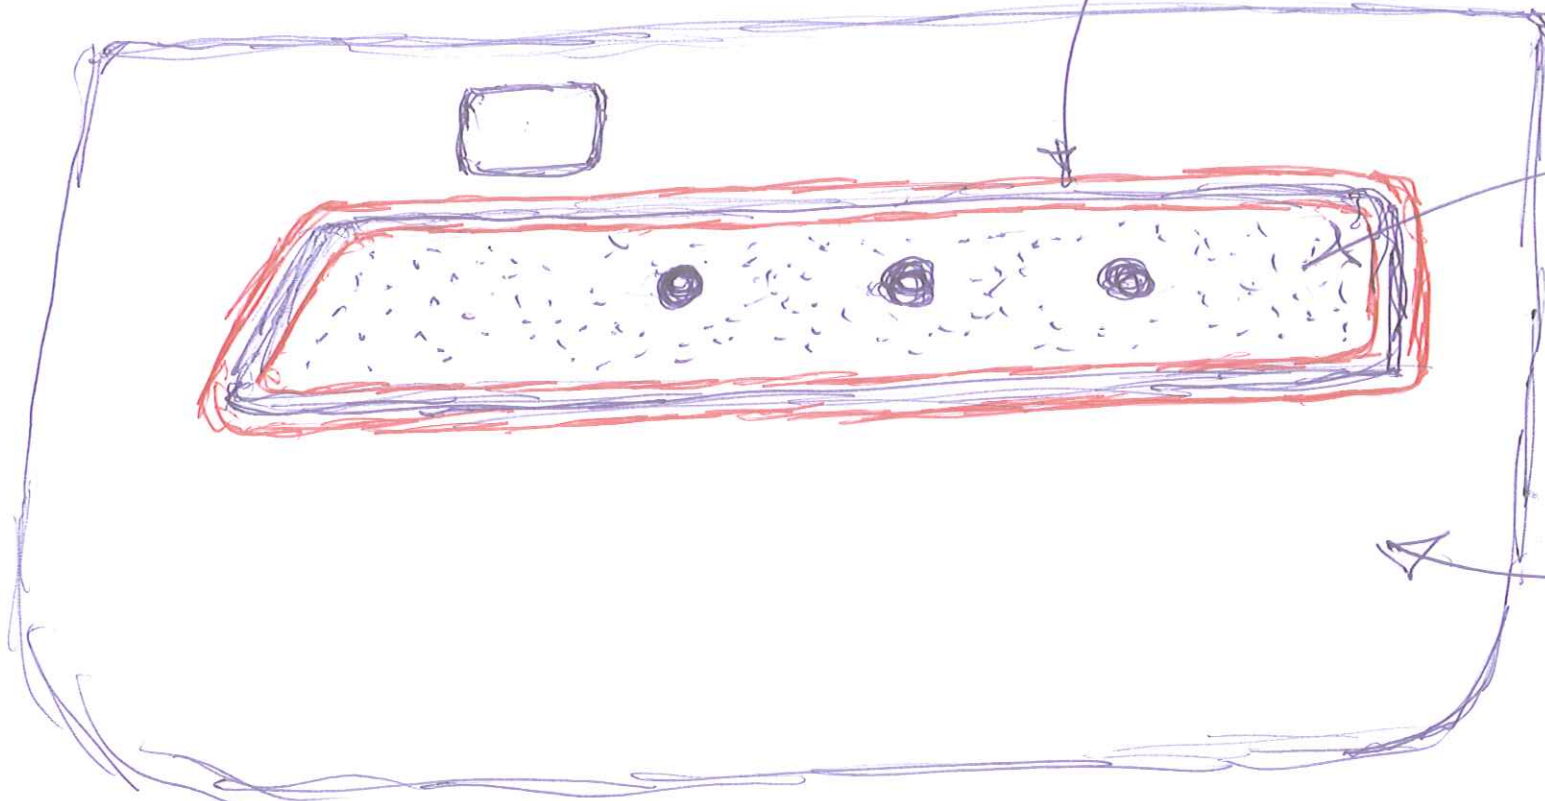

APPROX SIZE OF REAR HATCH INSERT COMPARED TO DOOR SKETCH

SAME SMOOTH BLACK LEATHER AS USED ON DOOR CARDS.

RED DOUBLE STITCH AROUND DOOR HANDLE BLACK LEATHER WITH HOLES INSERT

BLACK LEATHER W/HOLES TO MATCH TIBURON DOOR INSERTS

BLACK LEATHER TO MATCH TIBURON SEATS

- + DOOR RINGE PULL HOLE
- + THREE HANDLE SCREW HOLES
- NO DOOR SPEAKER
- NO DOOR MAP POCKET