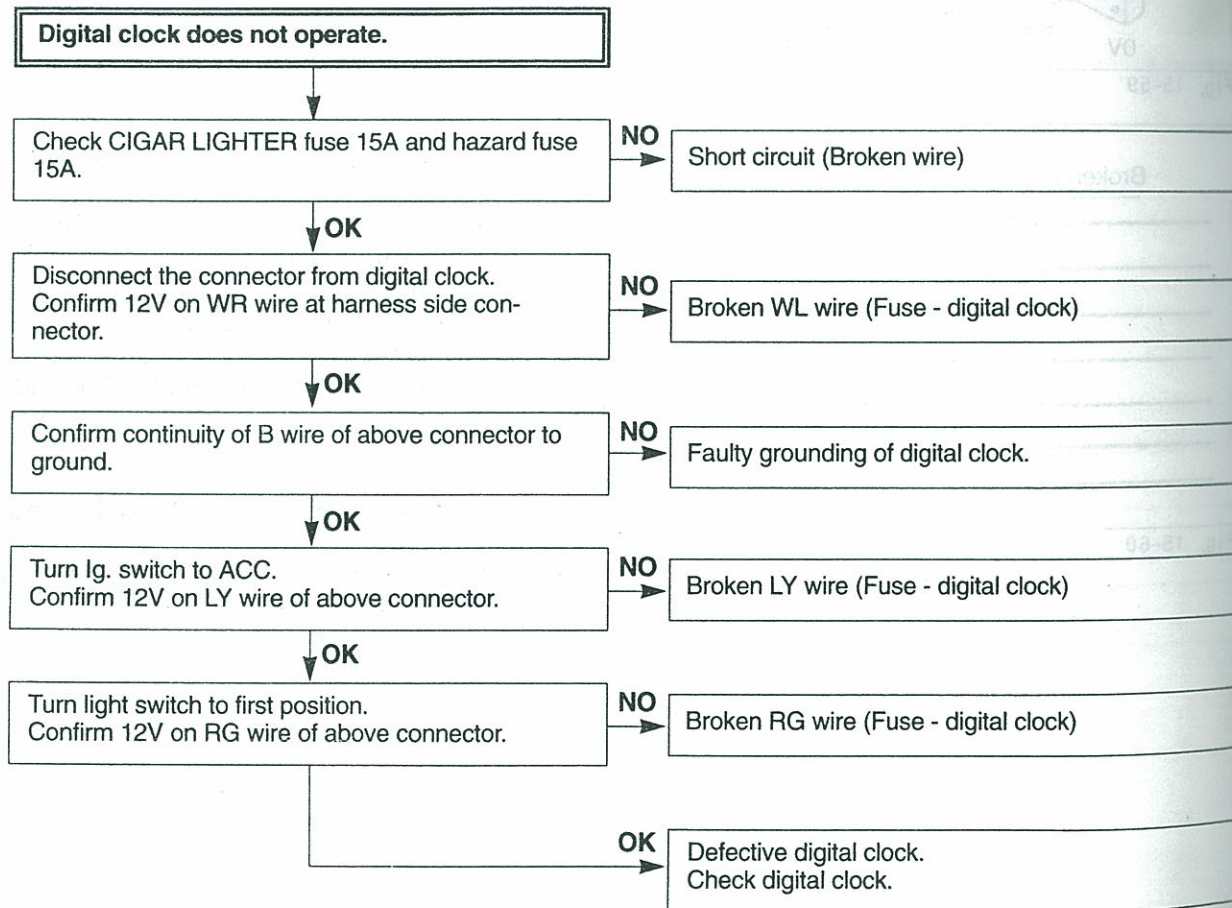

DIGITAL CLOCK

STRUCTURAL VIEW (IF FITTED)

Fig. 15-61

TROUBLESHOOTING

(Wiring diagram see Section D)

H-06 Clock [I]			
RG B			
LY WR			