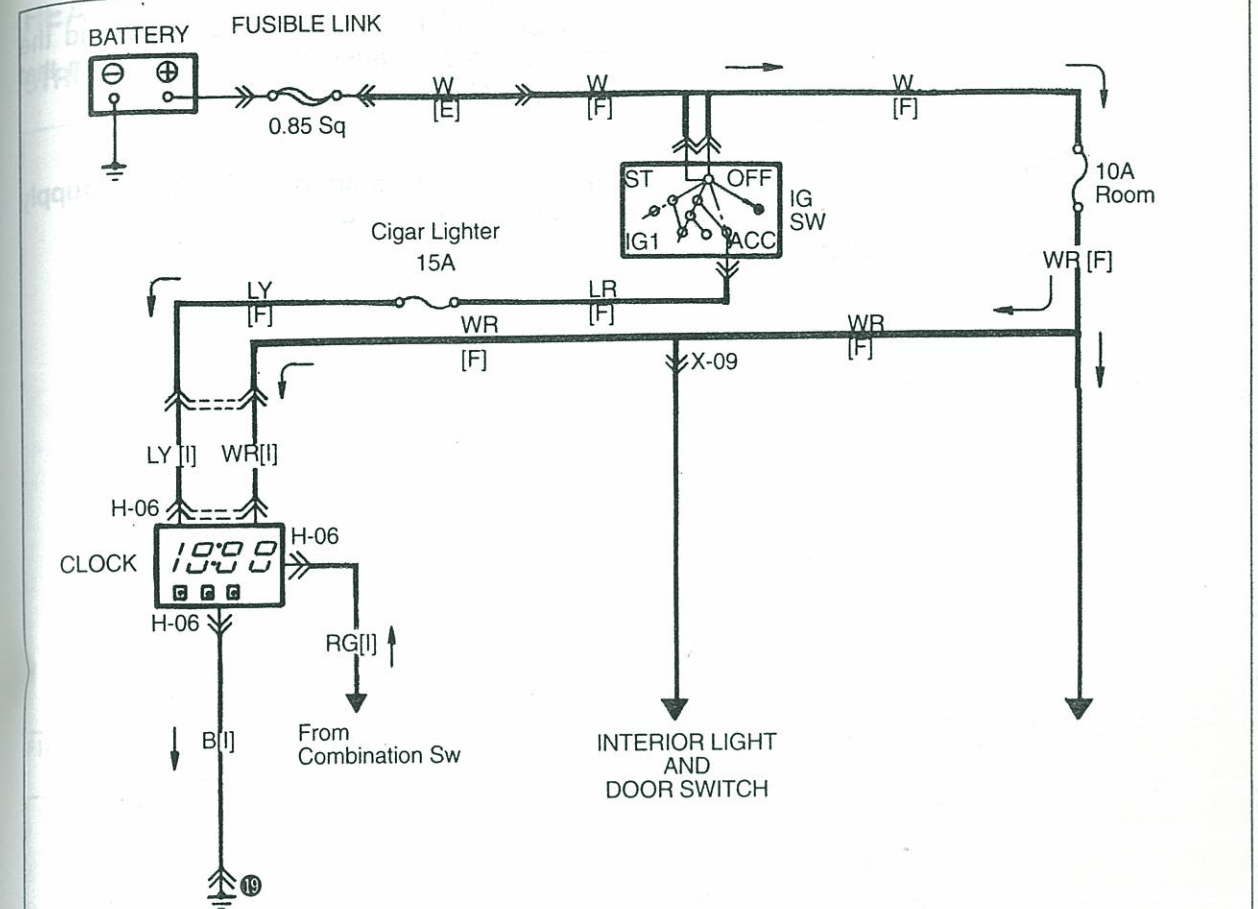

DIGITAL CLOCK

STRUCTURAL VIEW (IF FITTED)

Fig. 15-61

TROUBLESHOOTING

(Wiring diagram see Section D)

H-06 Clock [I]			
RG B			
LY WR			