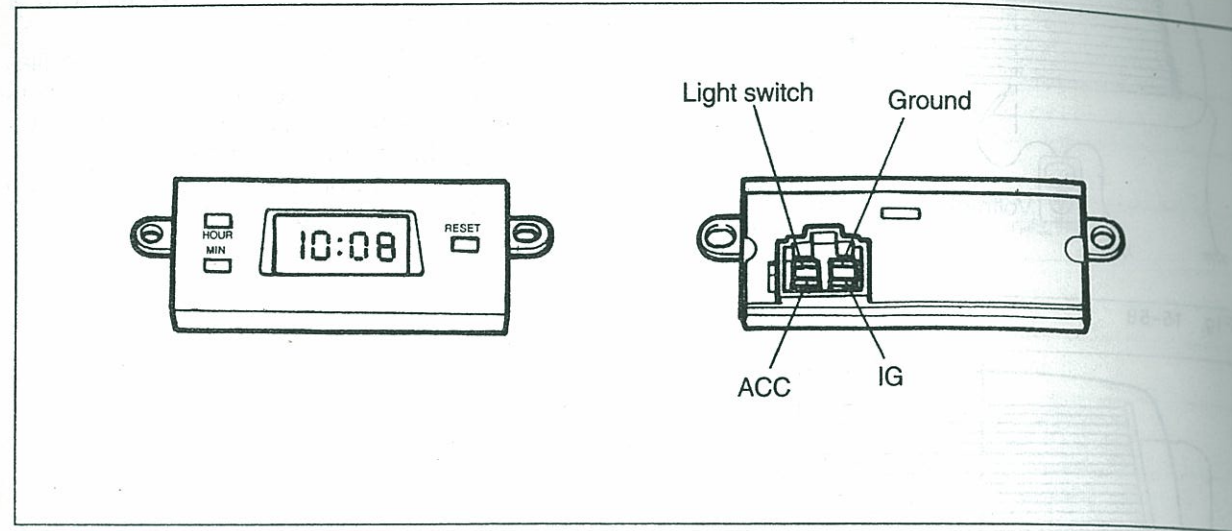

DIGITAL CLOCK

STRUCTURAL VIEW (IF FITTED)

Fig. 15-61

TROUBLESHOOTING

(Wiring diagram see Section D)

H-06 Clock [I]			
RG B			
LY WR			